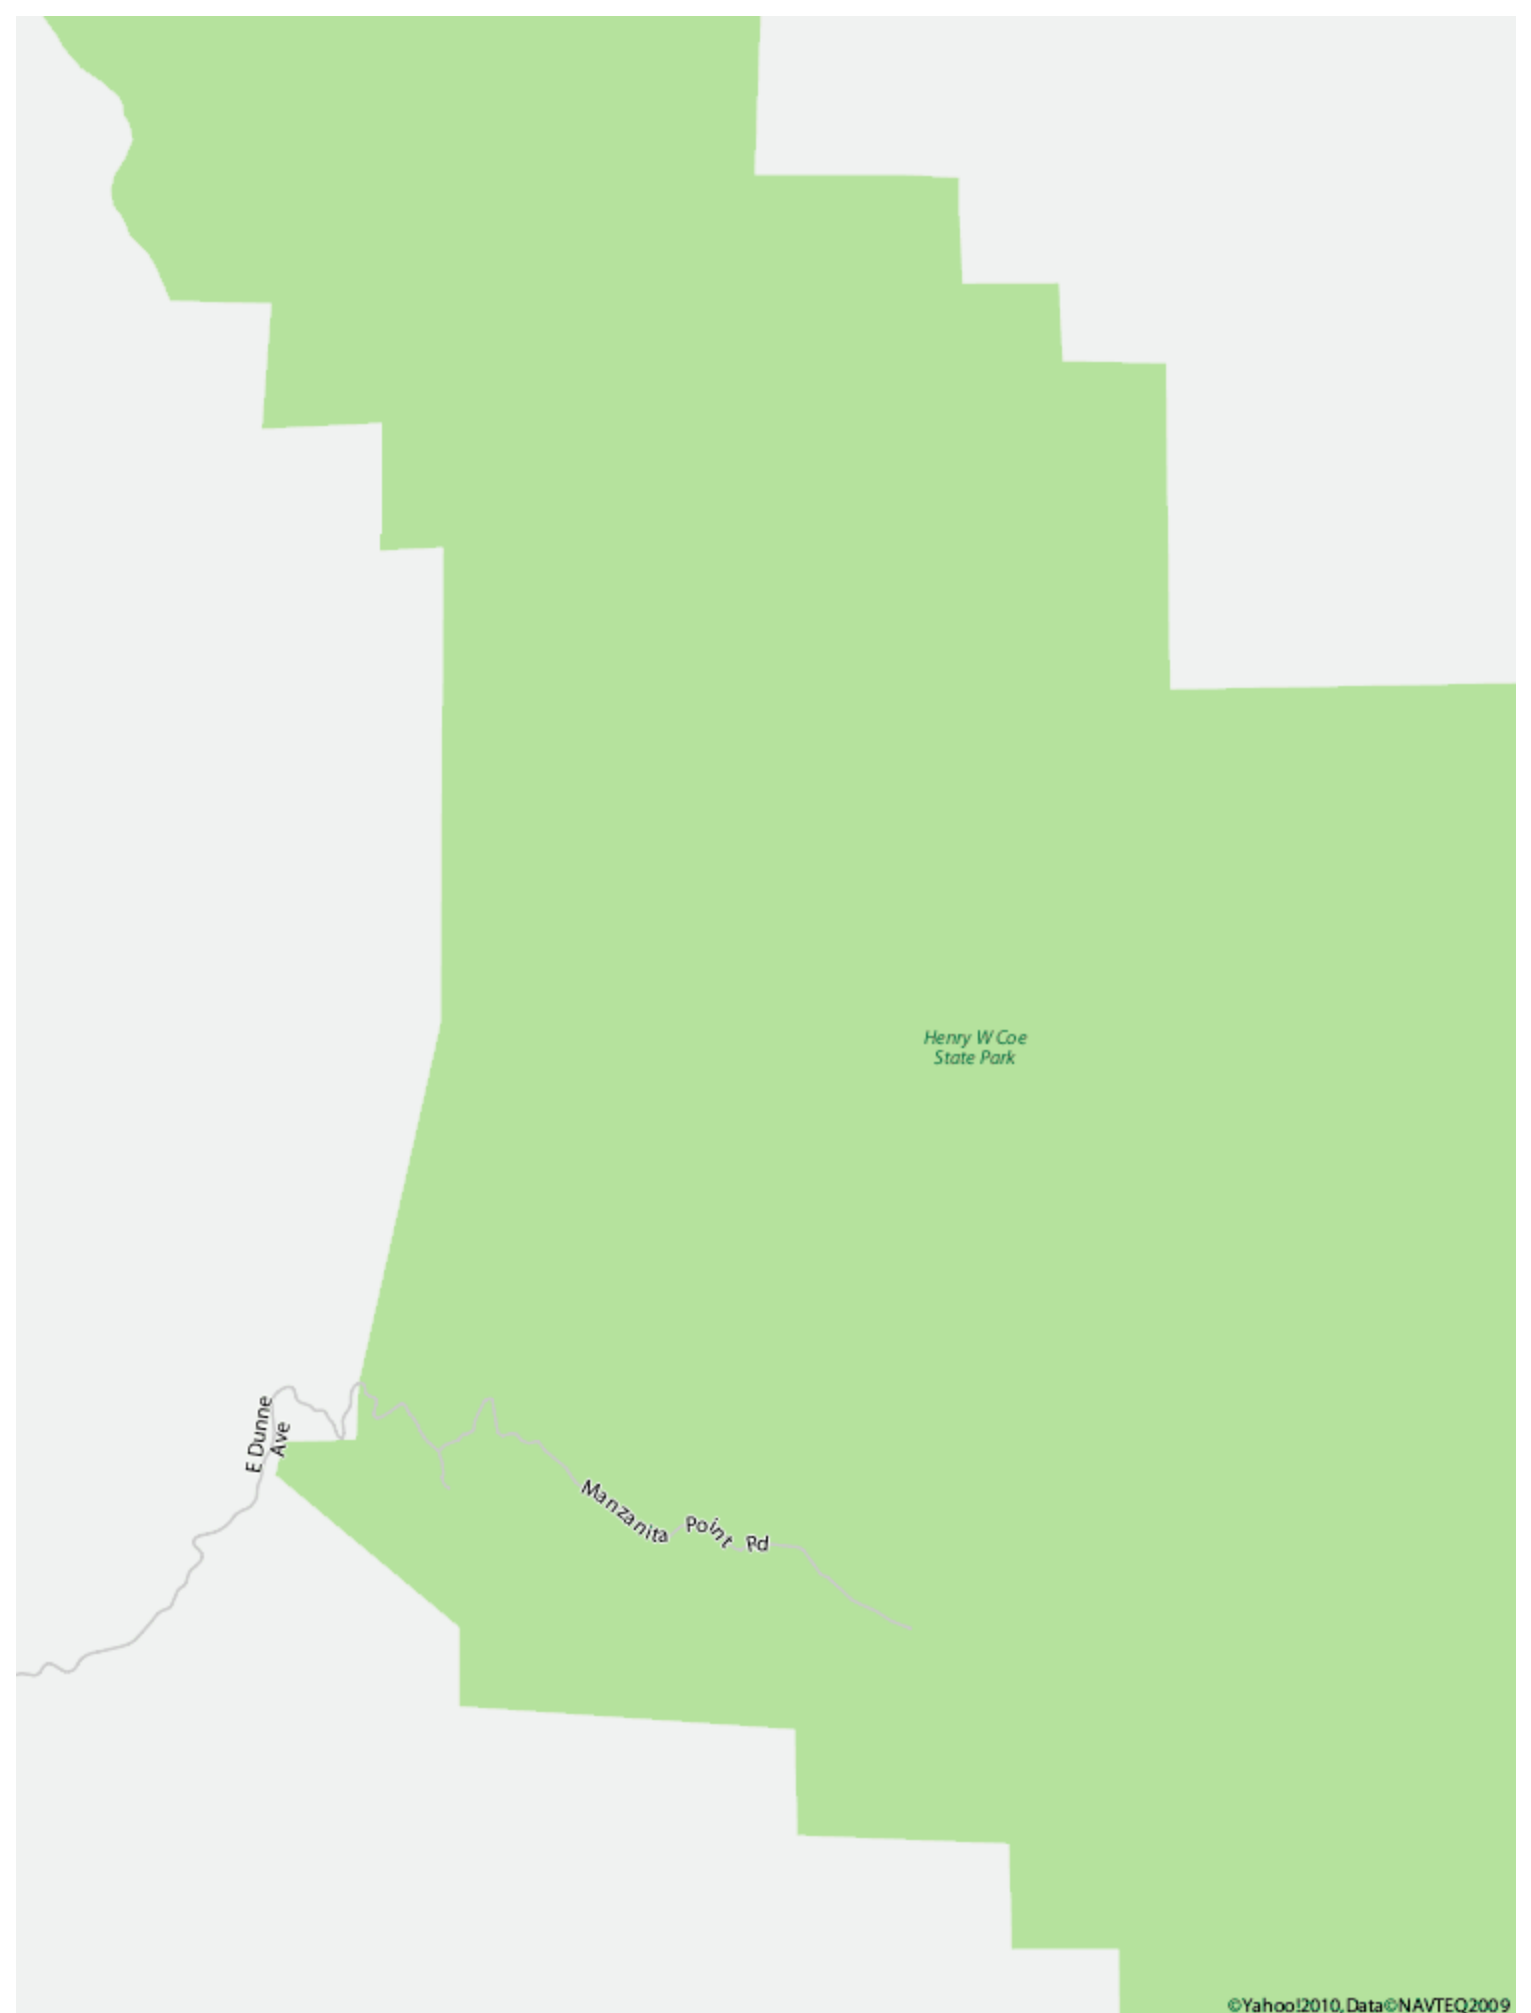

LARGE MAP (on the next page) of : San Jose California 95101 CA

E Dunne Ave

Manzanita point Rd

Henry W Coe State Park